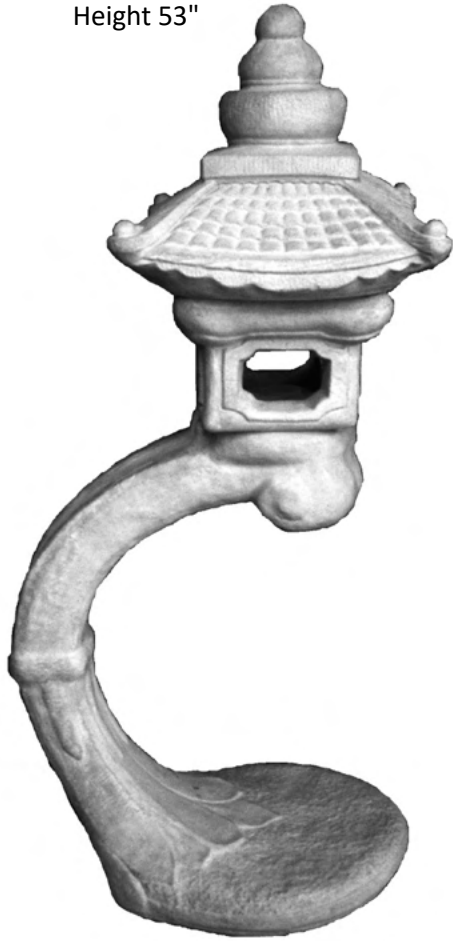

MOUNTAIN LION
Height 20"

MOUSE
Height 3"

MOUSE-With Big Ears
Height 3"

MUSHROOM-Large
Height 19"

MUSHROOM-Medium
Height 15"

MUSHROOM-Morel Cluster
Height 9"

MUSHROOM-Small
Height 10"

MUSHROOM-Tiny
Height 5"

MUSHROOM-Twins
Height 8"

OCTOPUS-Small
Height 7"

ORIENTAL LANTERN-
One Piece Small
Height 17"

ORIENTAL LANTERN SET-
Stool Bottom Medium
Height 22"

ORIENTAL LANTERN SET-Ranki Arm
Height 53"

ORIENTAL LANTERN SET-
Three Piece
Height 27"