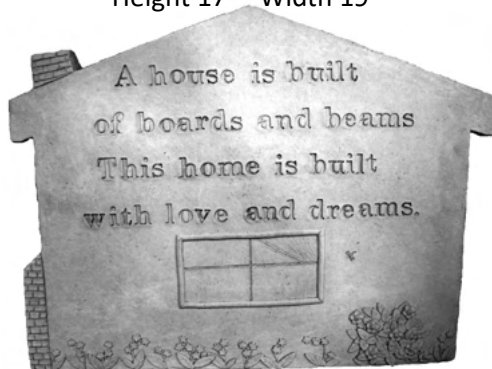

STONE-A Heart of Gold Stopped Beating
Width 18 "

STONE-A Million Times We've Needed You
Width 13"

STONE-Always in our Hearts
Height 15"

STONE-An Hour in the Garden
Width 14"

STONE-As For Me And My House
Length 10"