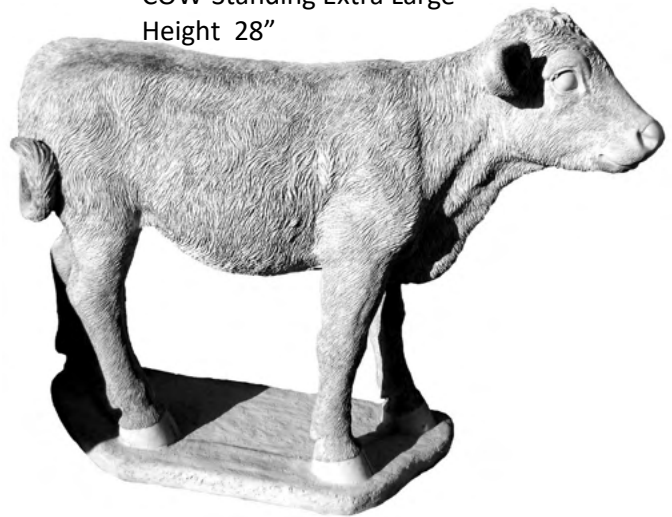

CHERUB-Sitting Extra Large
Height 30"

CHERUB-Standing Extra Large
Height 21"

CHERUB-Standing Large
with Head Down
Height 25"

CHERUB-Standing Small
Height 13"

CHERUB-Standing with Fold-
ed Hands
Height 25"

CHERUB-with Basket on Back
Height 15"

CHERUB-with Bird
Height 11"

CHIMP-Chimpanzee
Height 13"

CONCH-Seashell Large
Length 30"

COW-Laying Calf Detailed
Length 21"

COW-Standing Calf
Height 13"

COW-Standing Extra Large
Height 28"

COW-Standing Large
Height 24"

COW-with Pail Planter
Height 12"

The Laying Buck and Medium Standing Buck are the same mold as the doe, but just have antlers...

DEER-Buck Standing Large
Height 41" Length 43"

DEER-Doe Laying
Length 25"

DEER-Doe Standing Large
Height 41" Length 43"

DEER-Doe Standing Medium
Height 26"

DEER-Fawn Newborn with Ears Up
Height 8"

DEER-Fawn Friends
Height 7"

DEER-Fawn Laying Detailed
Length 15"