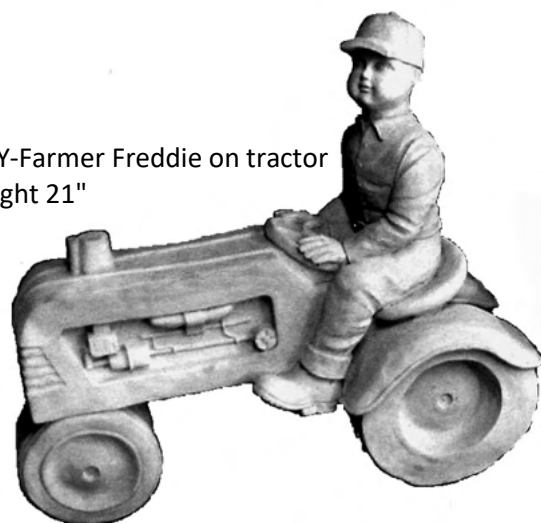

BIRD BATH SET-Italian Small
Height 13"

BIRD BATH SET-Lady of the Sea with Boat Bowl
Height 34"

Better view of
Lady of the
Sea Pedestal

BIRD BATH SET-Sandstone
Height 25"

BIRD BATH SET-Three Angel
Height 21"

BIRD BATH SET-
Tree with Squirrel with Squirrel Bowl
Height 25"

BIRD BATH SET-Twig
Height 23"

BOY-Baseball Billy Standing
Height 19"

BOY-Baseball Bobby
Height 17"

BOY-Farmer Freddie on tractor
Height 21"

BOY-Football Frankie
Height 19"

BOY-Jockey Boy (Can be ordered
wired for electricity)
Height 25"

BOY-Laying on Side
Length 20"

BOY-Policeman
Height 18"

BOY-Petey with Pup
Height 24"

BOY-Reading a Book
Length 19 "

BOY-Sitting Large
Height 30"